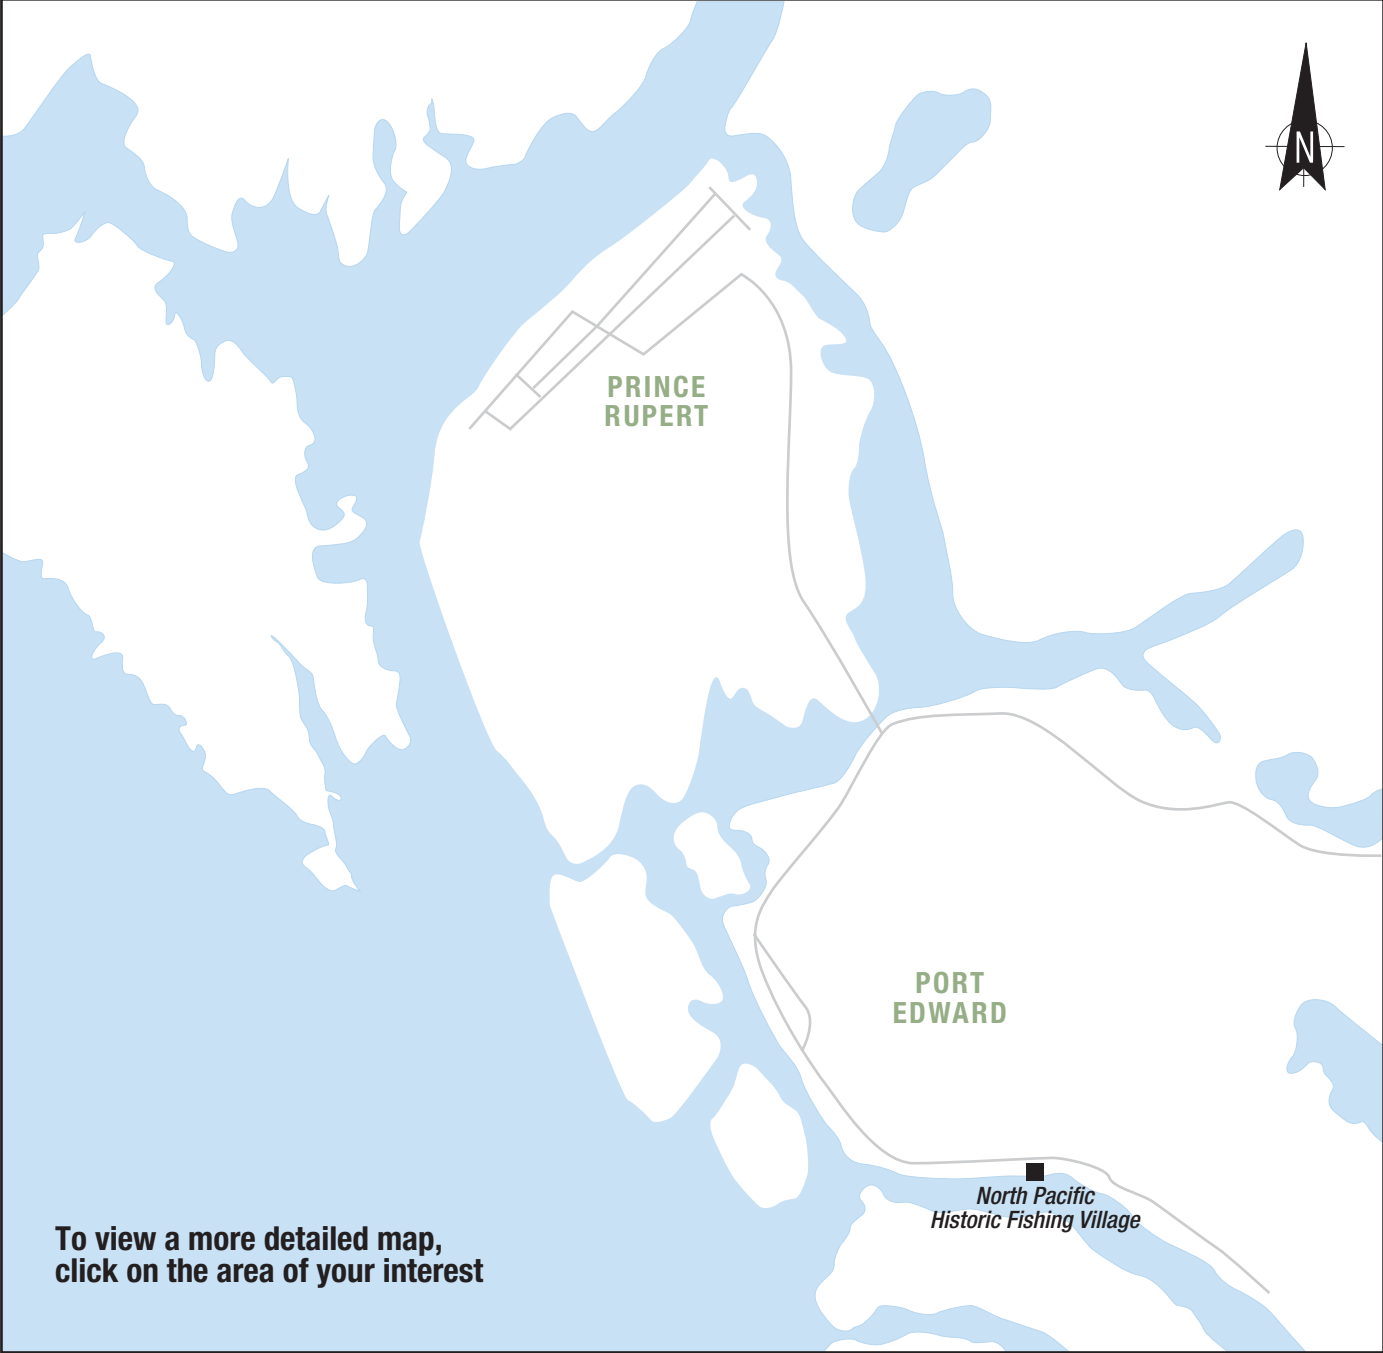

Prince Rupert Transit Service Area

To view a more detailed map,
click on the area of your interest

North Pacific
Historic Fishing Village