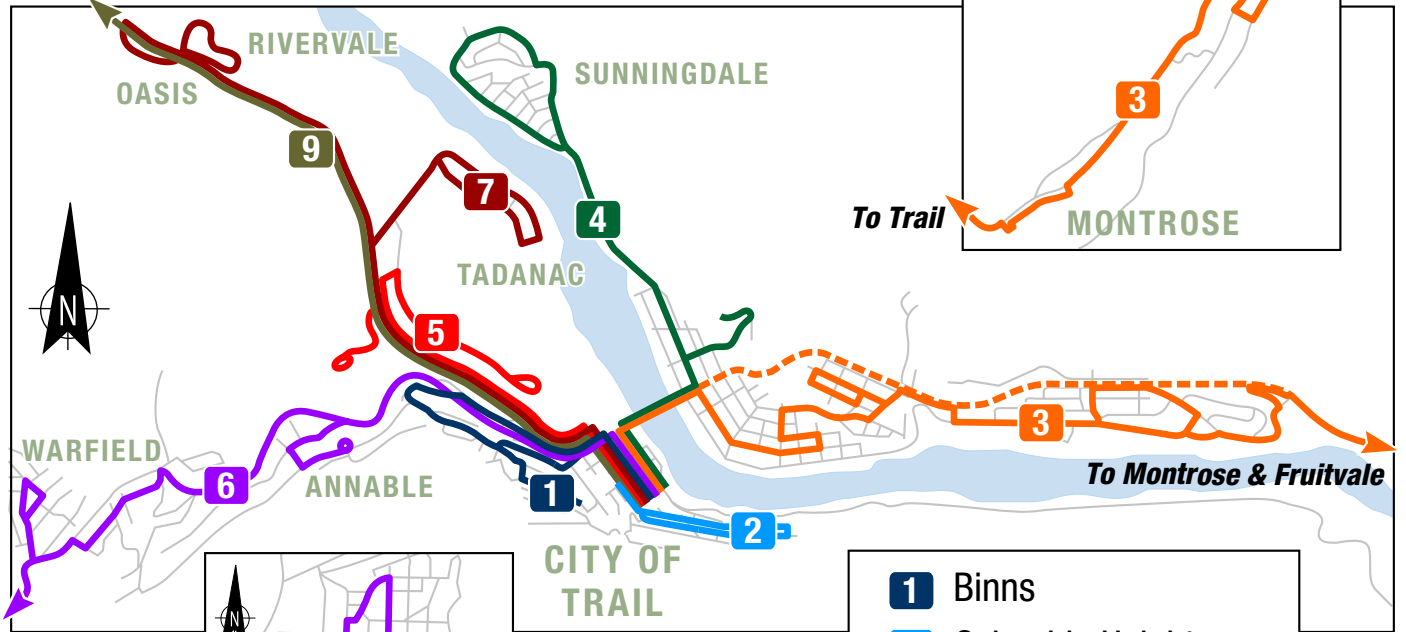

To Selkirk College, Castlegar

To Trail

GENELLE

To Genelle

FRUITVALE

MONTROSE

To Trail

To Montrose & Fruitvale

To Rossland

ROSSLAND

To Trail

- 1** Binns
- 2** Columbia Heights
- 3** Glenmerry/Fruitvale
- 4** Sunningdale
- 5** Teck Cominco
- 6** Rossland
- 7** Tadanac
- 8** Red Mountain
(not shown, click here to view)
- 9** Castlegar