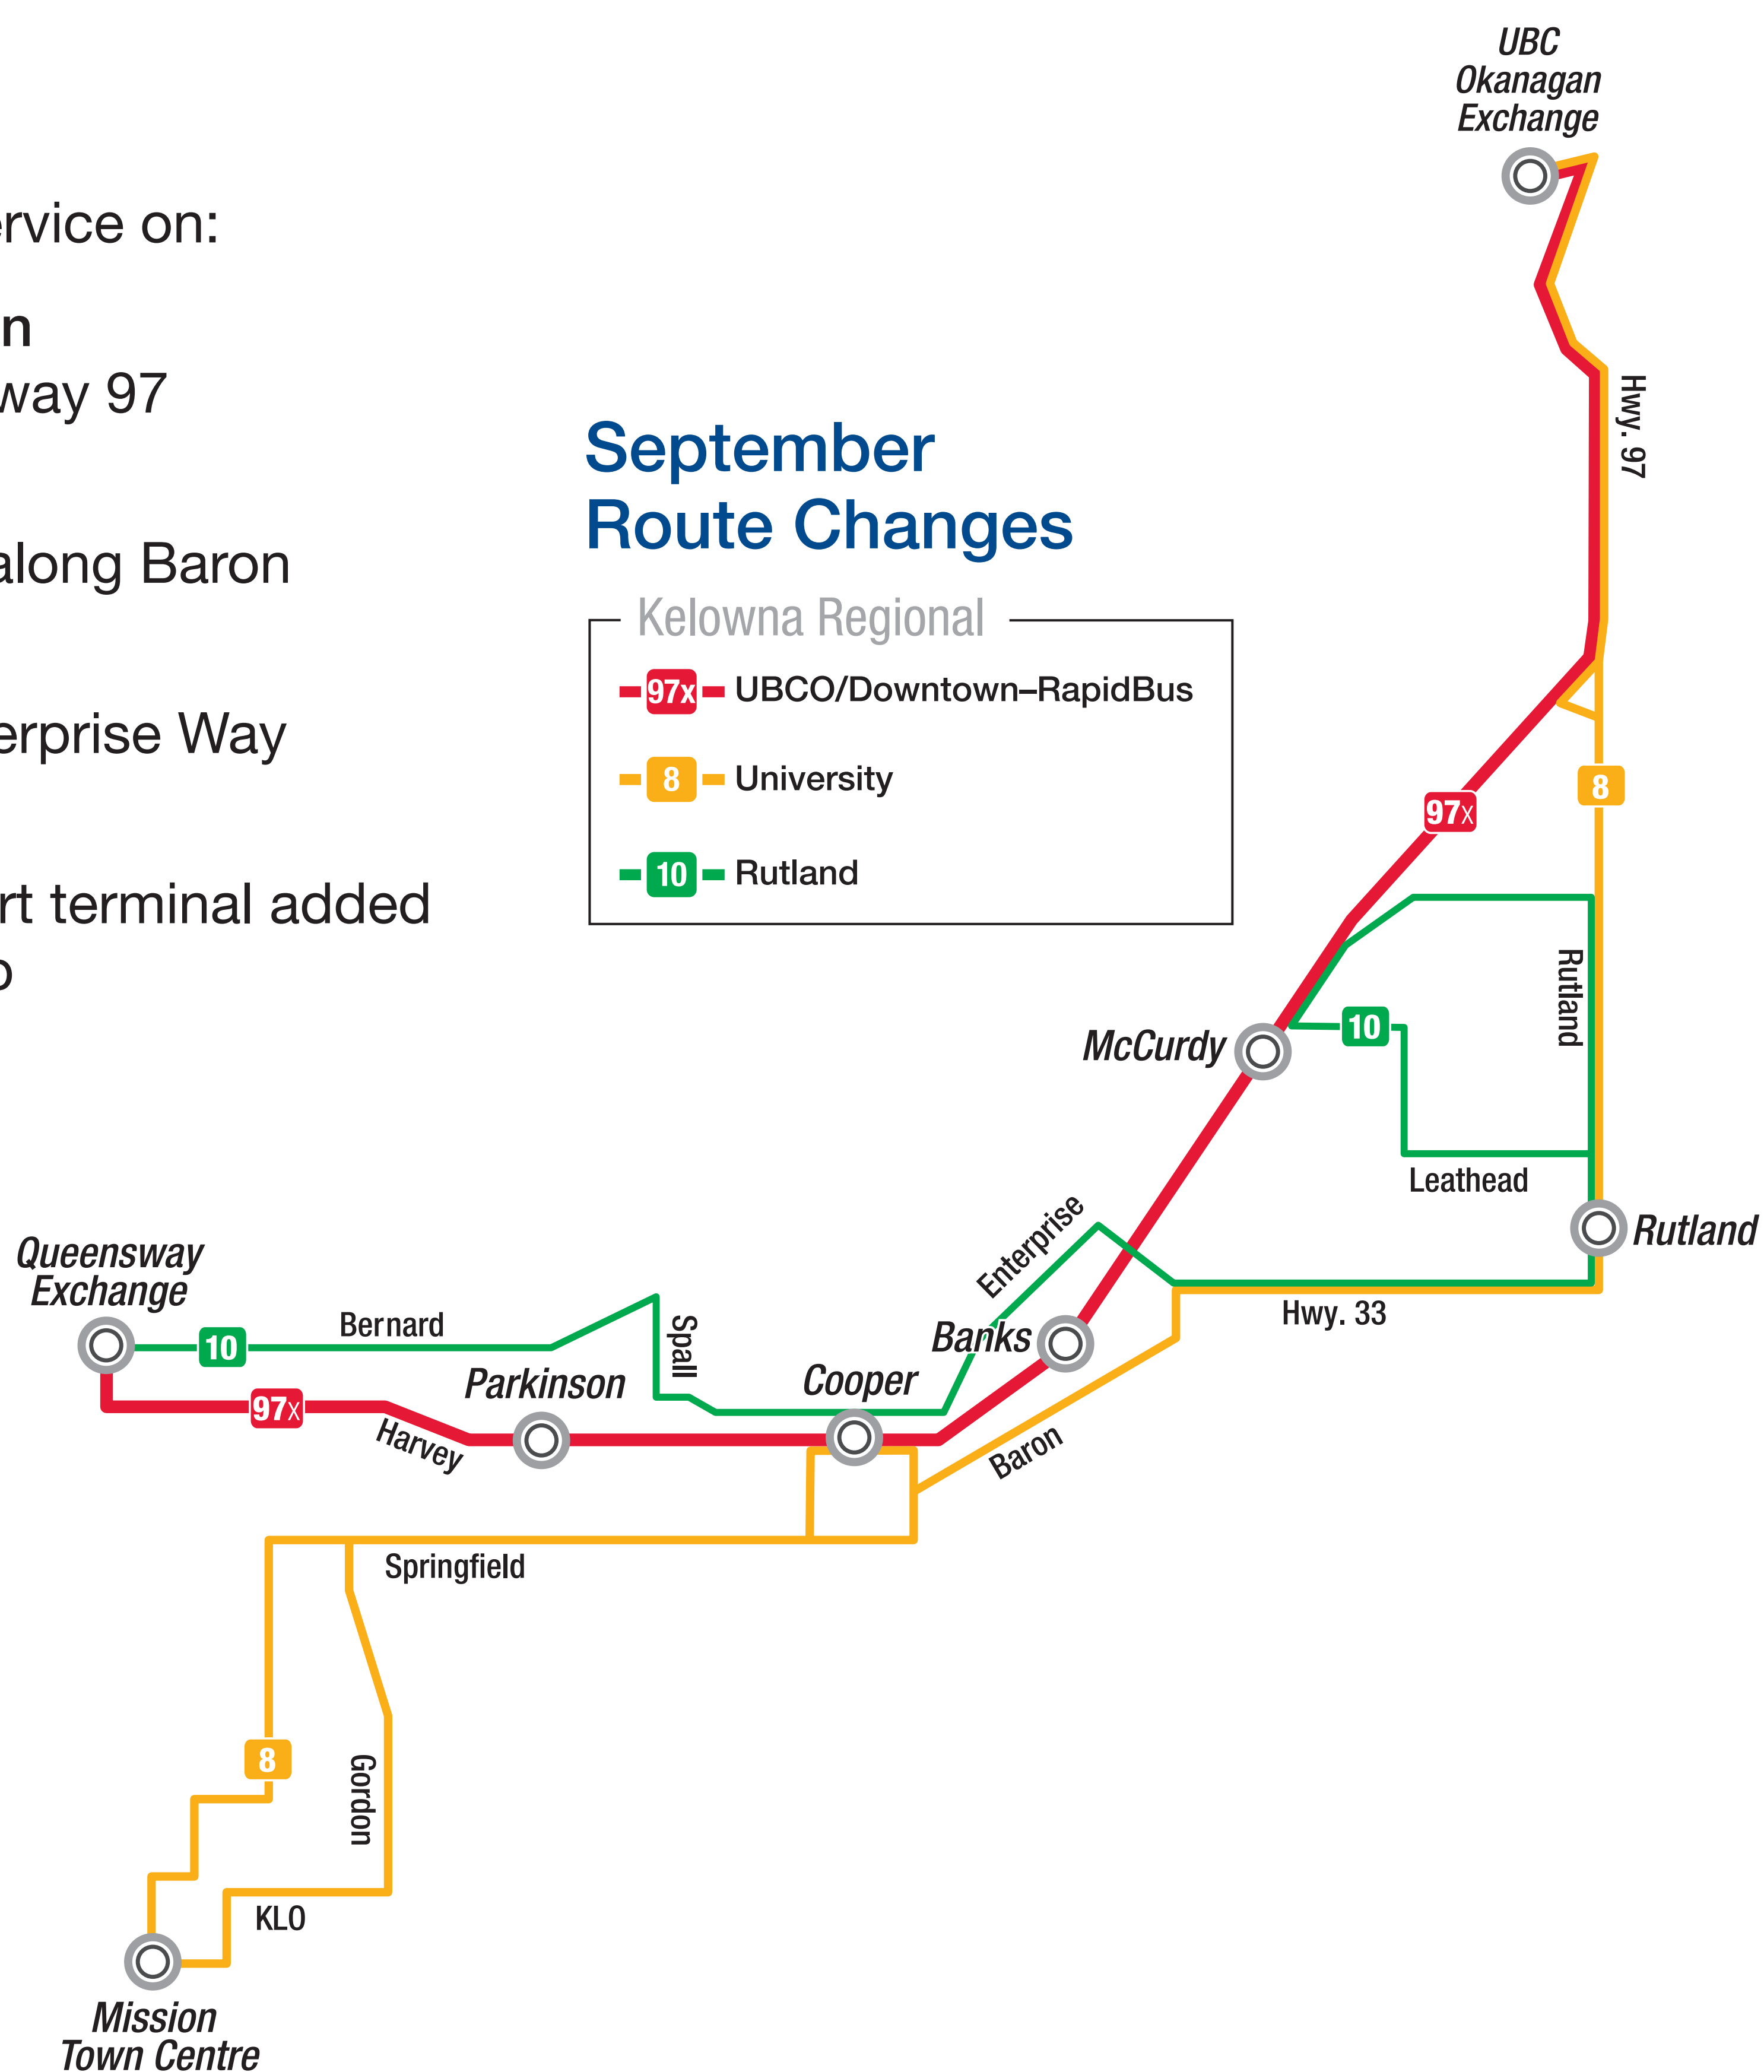

Kelowna Regional Transit

Introducing RapidBus

Fast, Frequent, Direct

New routes and more service on:

- **97x UBC O/Downtown**
RapidBus along Highway 97
- **8 University**
now goes to Rutland along Baron
- **10 Rutland**
now travels along Enterprise Way
- **23 Lake Country**
direct service to Airport terminal added
additional morning trip

September Route Changes

City of Kelowna
Regional District
of Central Okanagan
District of Lake Country
District of West Kelowna