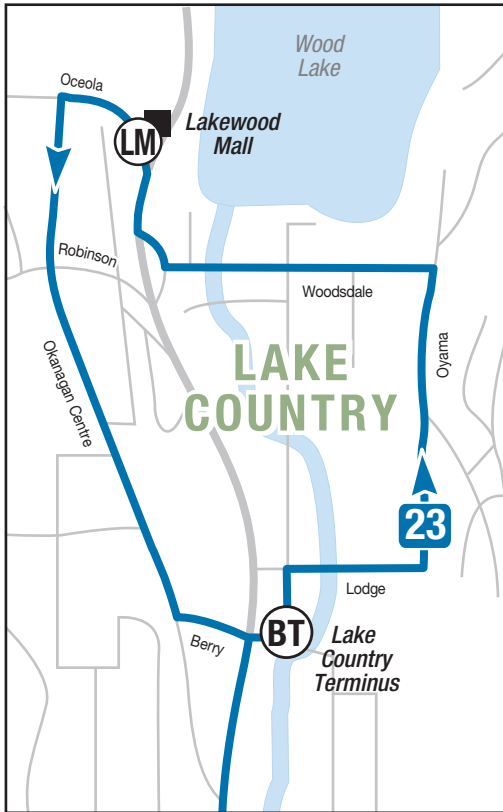

# 23 Lake Country

Timing Point Locations	
(U)	UBC Okanagan
(AP)	Kelowna Airport
(BT)	Berry Rd. Transit Exchange
(LM)	Lakewood Park Mall

To UBC Okanagan