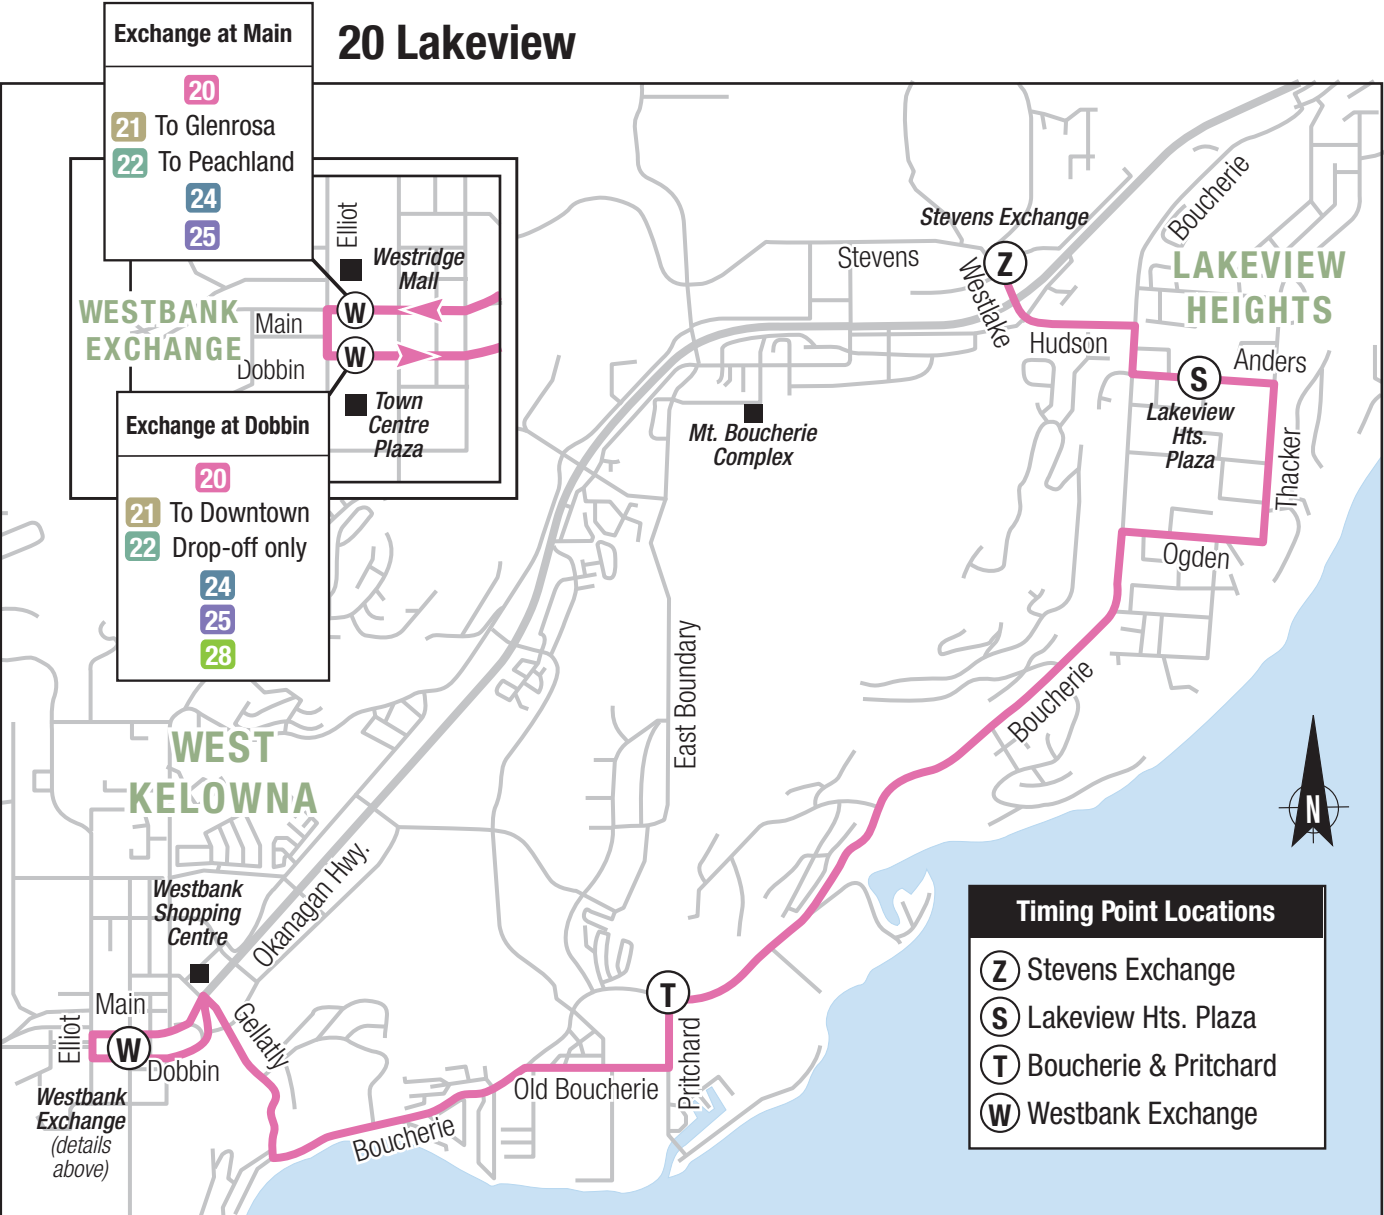

20 Lakeview

Exchange at Main

- 20
- 21 To Glenrosa
- 22 To Peachland
- 24
- 25

Exchange at Dobbin

- 20
- 21 To Downtown
- 22 Drop-off only
- 24
- 25
- 28

Timing Point Locations

- Z Stevens Exchange
- S Lakeview Hts. Plaza
- T Boucherie & Pritchard
- W Westbank Exchange