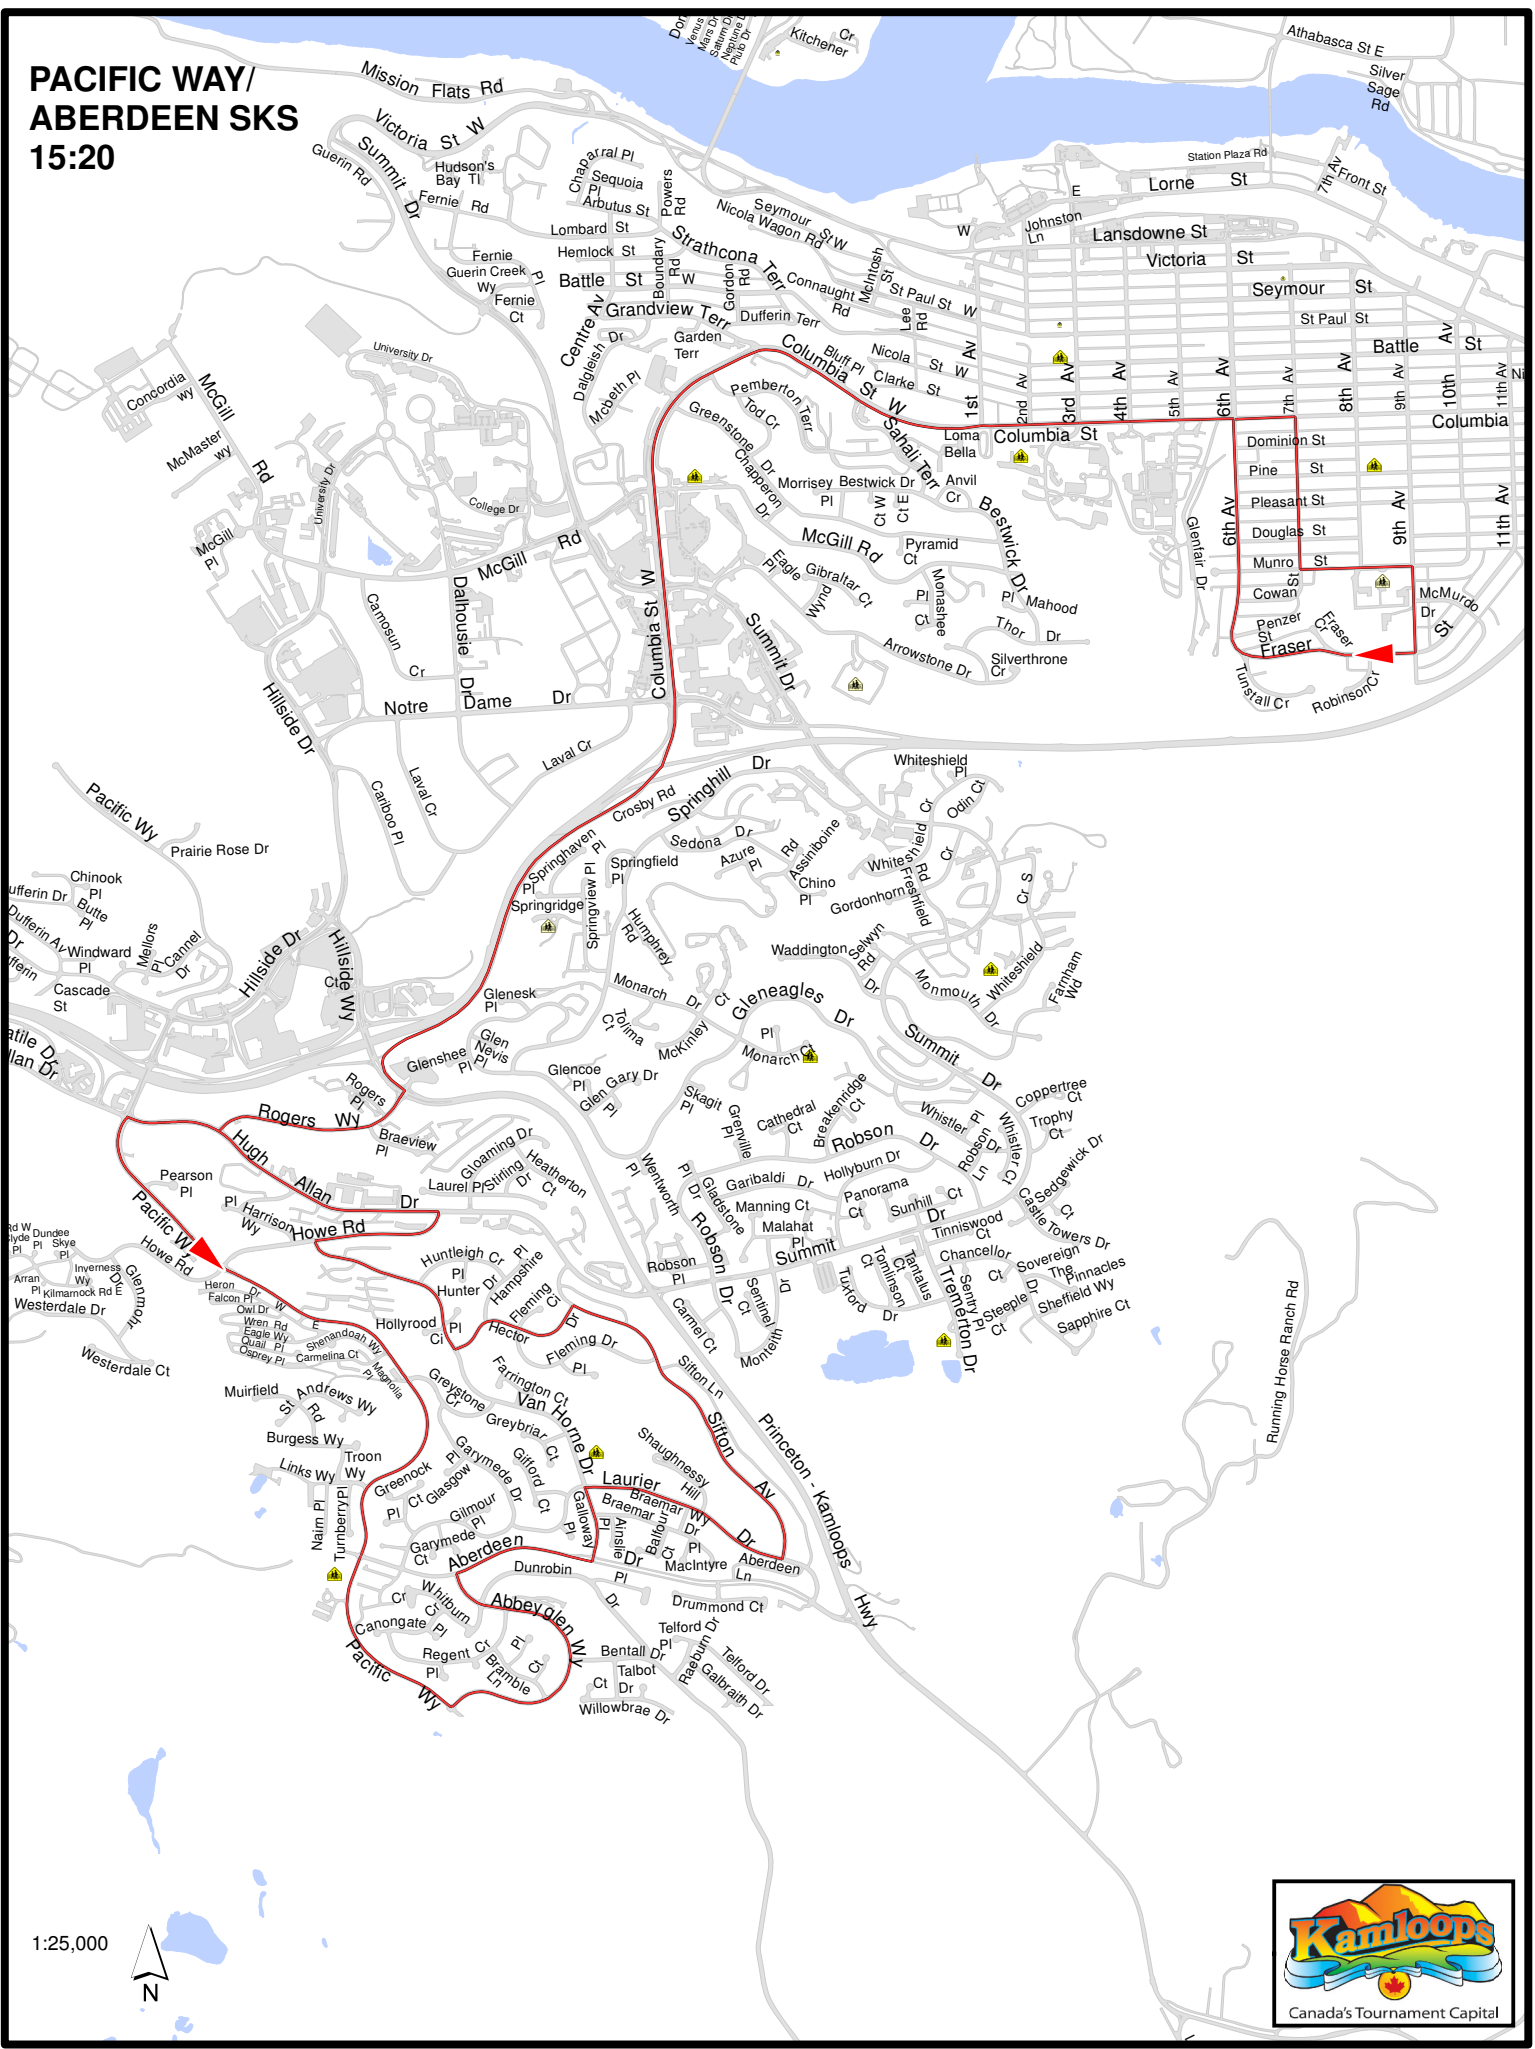

# PACIFIC WAY/ ABERDEEN SKS 15:20

1:25,000