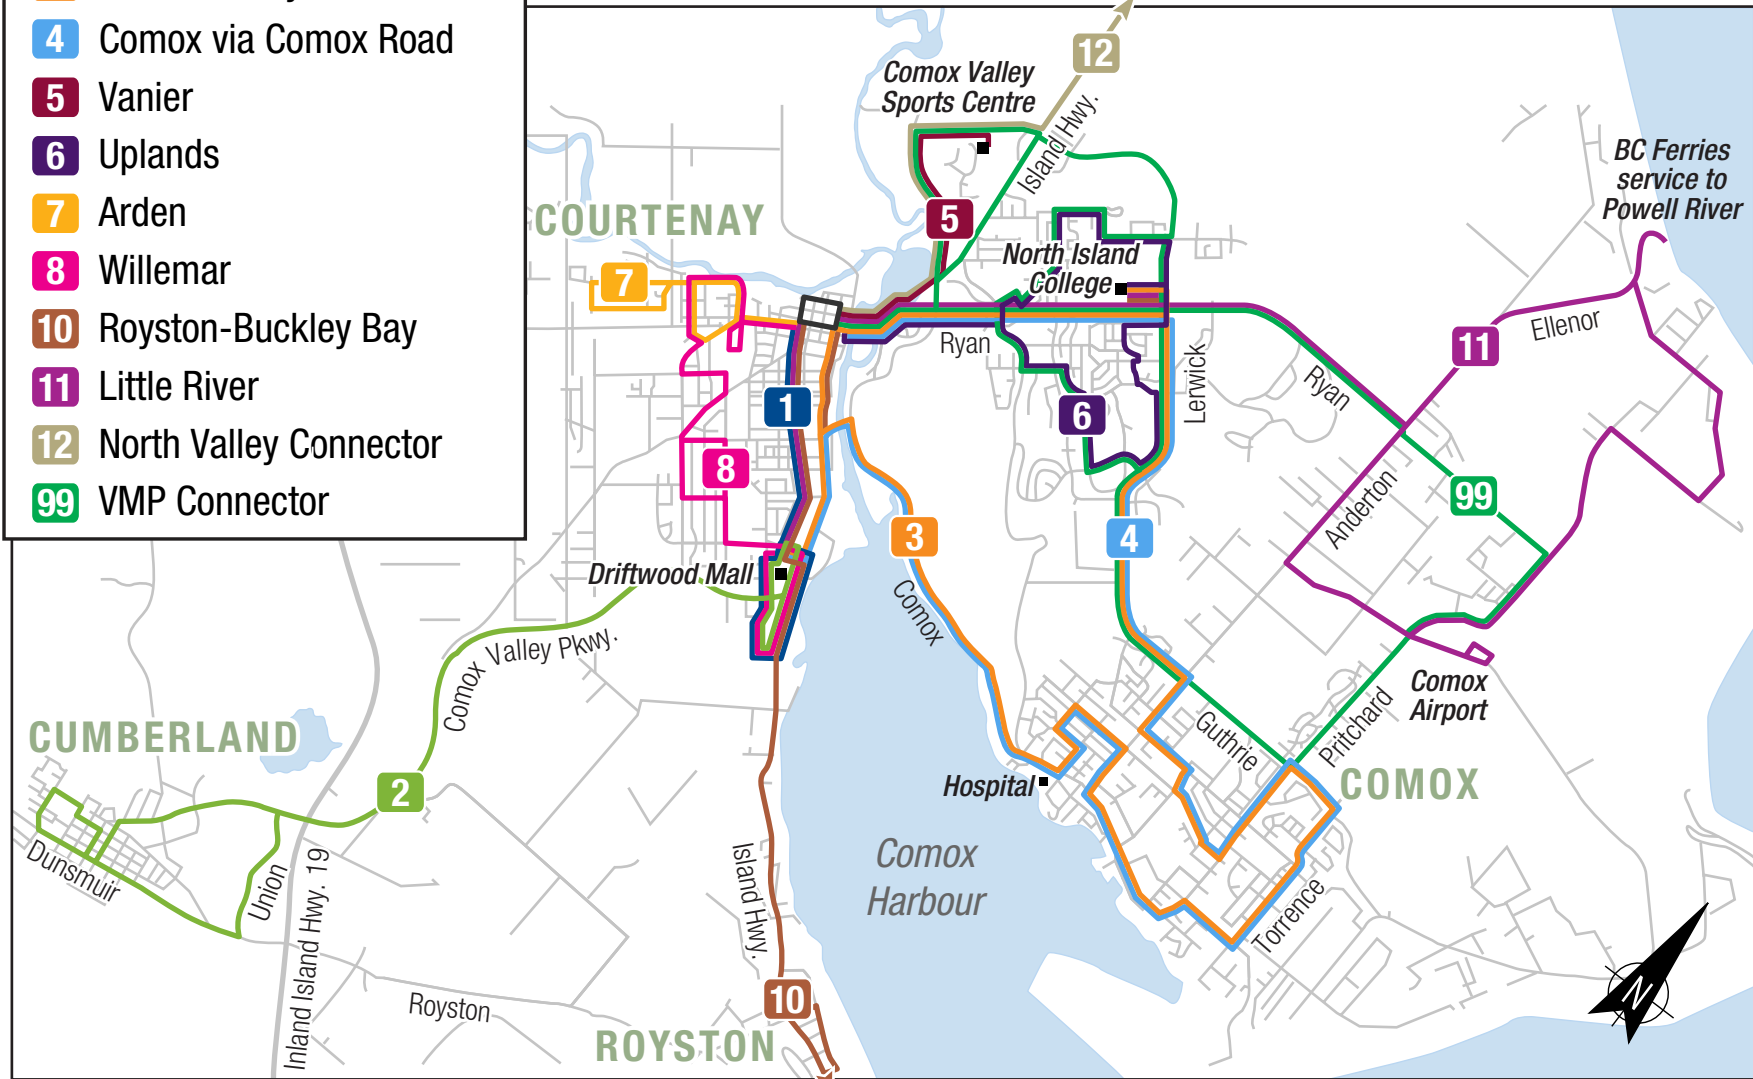

- 1** Fitzgerald
- 2** Cumberland
- 3** Comox via Ryan & Lerwick
- 4** Comox via Comox Road
- 5** Vanier
- 6** Uplands
- 7** Arden
- 8** Willemar
- 10** Royston-Buckley Bay
- 11** Little River
- 12** North Valley Connector
- 99** VMP Connector

**To Merville, Black Creek and Oyster River**

**To Union Bay, Buckley Bay Ferry Terminal and Fanny Bay**